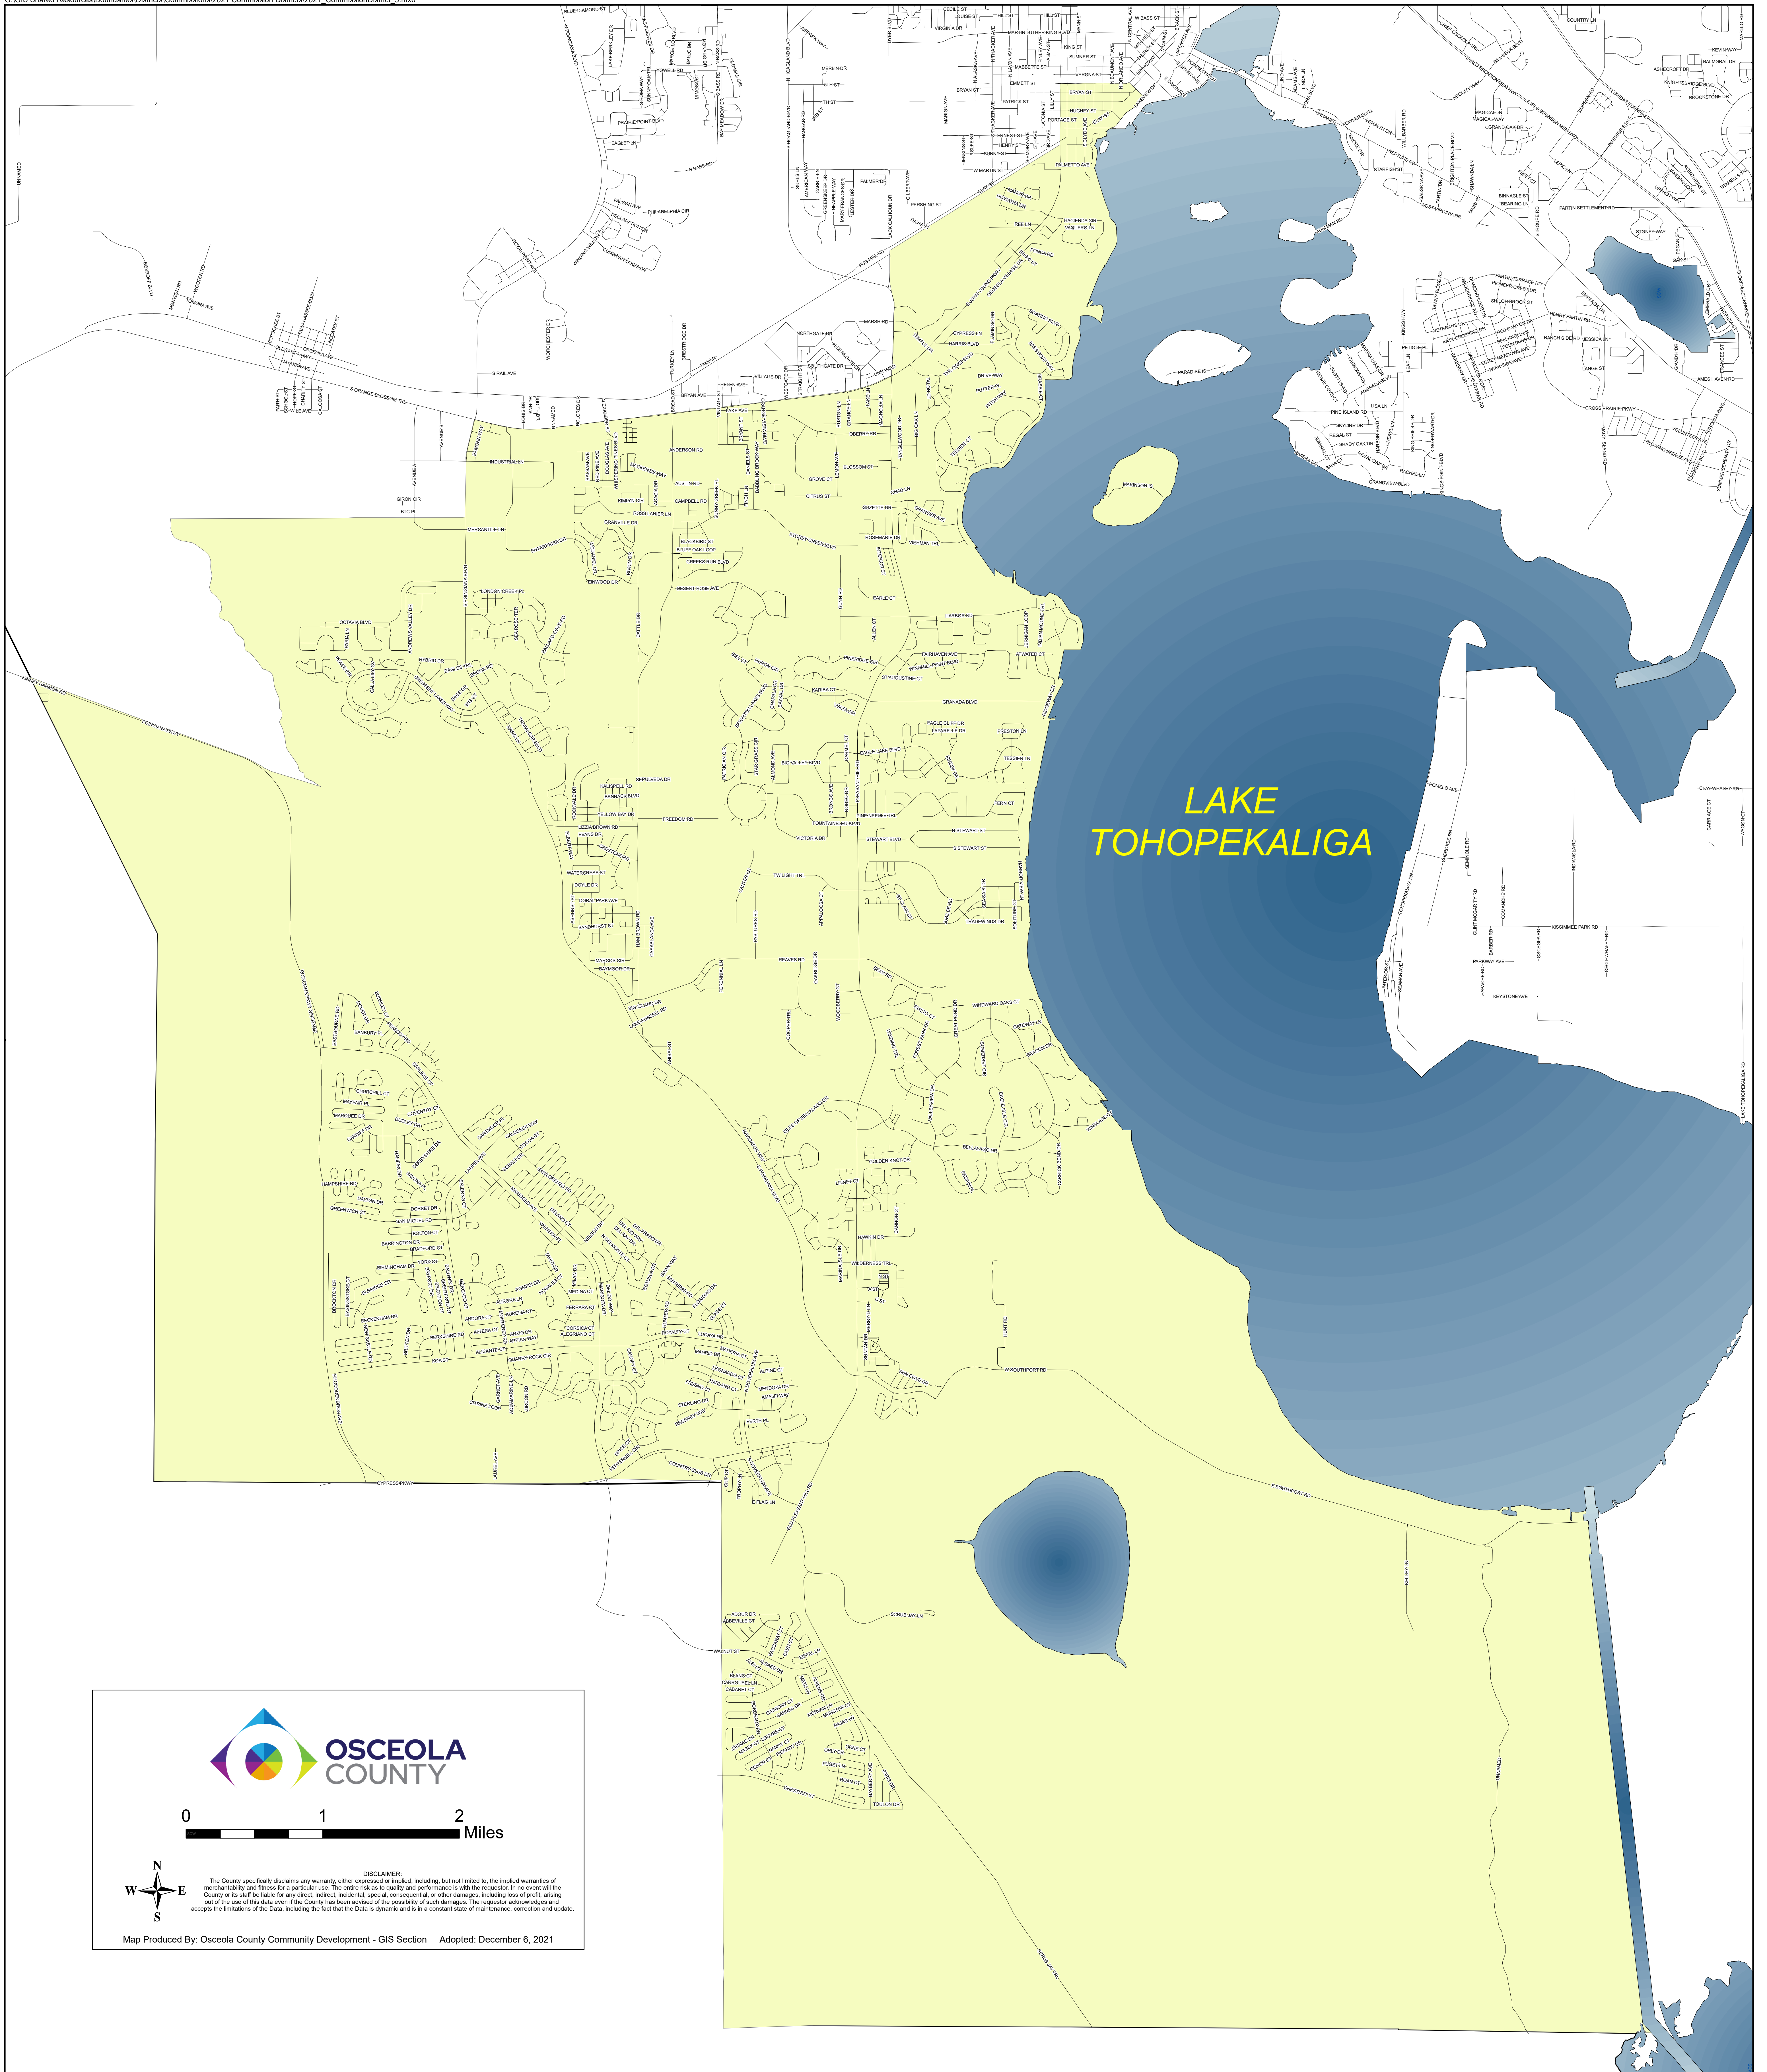

Osceola County Commission District 3

0 1 2 Miles

Map Produced By: Osceola County Community Development - GIS Section Adopted: December 6, 2021